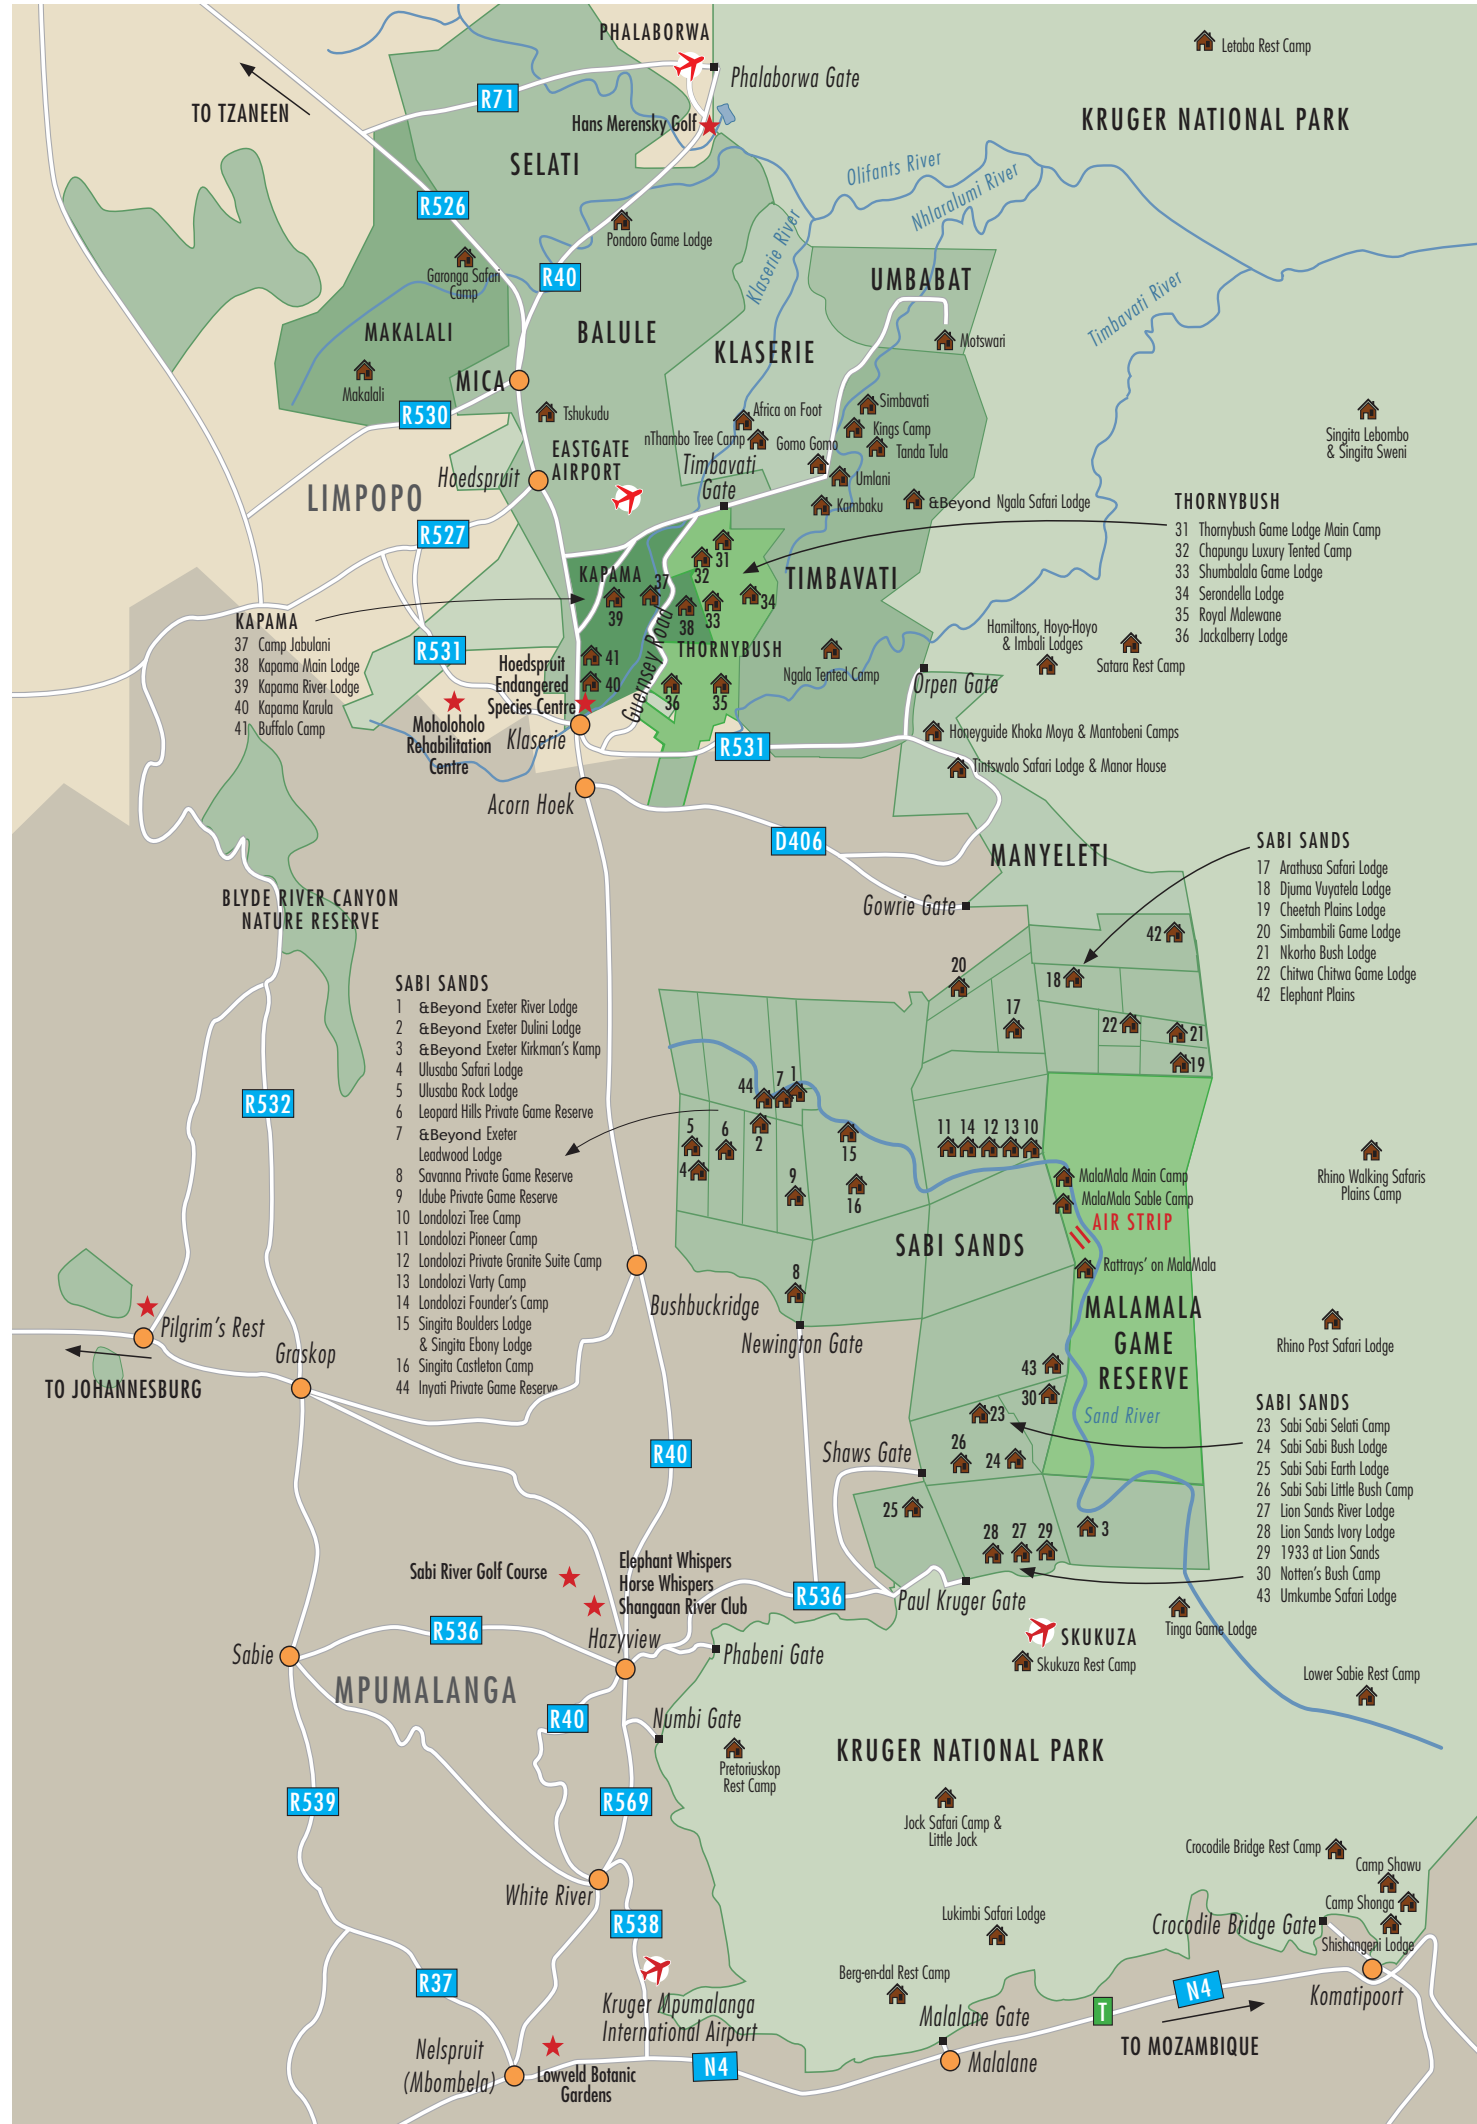

Calling all adventurers, explorers, mavericks and trail blazers.

With Airlink, fly the African skies with pride.

Airlink, with more than 21 years of customer focused experience, connects you to the widest network and choice of flights within Southern Africa.

flyairlink.com @fly_airlink Fly Airlink

Connecting city to bush

Experience the heart of the African bush with daily direct flights from Johannesburg and Cape Town to Nelspruit KMIA as well as the iconic Skukuza Airport, gateway to the Timbavati, Sabi Sand, the Kruger National Park, Phinda and the private game lodges. A short apron transfer connects you onward to the doorstep of your safari destination on Airlink's lodge link service to the Ngala, Ulusaba, Arathusa, Londolozi and Phinda Airstrips. You also have the freedom to enjoy a short open safari vehicle transfer from the Phinda, Ngala, Ulusaba and Arathusa Airstrips to adjoining private game lodges in the reserve. A short air transfer from the lodge airstrips or Skukuza Airport to Nelspruit KMIA connects you conveniently to Livingstone (Zambia) and Vilanculos (Mozambique), gateway to the Bazaruto and Benguerra Islands.

Lodge Link Facts

- Operated by Airlink Grand Cessna Caravan 208BEX (12 passengers plus 2 pilots)
- Checked baggage 20kgs (soft bag)
- Cabin baggage 8kgs (soft bag)
- Free soft bags available on request on arrival
- Free baggage storage facilities at Skukuza Airport and Nelspruit KMIA
- Free baggage transfers between Skukuza Airport and Nelspruit KMIA for passengers utilising a minimum of 2 consecutive lodge link flights
- These exclusive services are restricted to applicable lodges and their guests
- Airside lounges at Skukuza Airport and Nelspruit KMIA with refreshment and restroom facilities
- Short apron transfers
- Minimum connecting time at Skukuza Airport and Nelspruit KMIA is 20 minutes for domestic and 30 minutes for international - please note that this is a legal IATA connecting time
- Accrual and redemption of Voyager Miles are not permitted
- Charter flights on request - contact Airlink's Group Department

Three Letter City Codes

- LDZ - Londolozi Airstrip
- PZL - Phinda Airstrip
- ULX - Ulusaba Airstrip
- NGL - Ngala Airstrip
- ASS - Arathusa Airstrip

Lodge Airstrips and Adjoining Private Game Lodges in the Reserve

- Londolozi Airstrip (LDZ) is an exclusive service for Londolozi guests only
- Ulusaba Airstrip (ULX) services Ulusaba, Inyati, Leopard Hills, Dulini Collection, Savanna and Idube
- Arathusa Airstrip (ASS) services Arathusa, Djuma, Cheetah Plains, Simbambili, Nkorho, Chitwa Chitwa and Elephant Plains
- Phinda Airstrip (PZL) services Phinda, Thanda and Rocktail Bay
- Ngala Airstrip (NGL) services Ngala Safari Lodge and Ngala Tented Camp

For reservations access the GDS, flyairlink.com, skukuzaairport.com, flysaa.com or contact your Booking Agent.