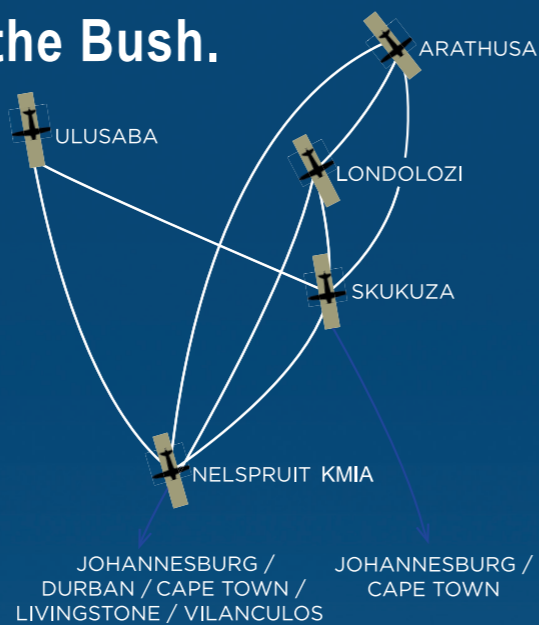

Spread your wings, fly Airlink – Freedom of the African sky.

Connecting 36 destinations
in 9 African countries.

freedom
to experience

Connecting the City to the Bush.

Experience the heart of the African bush with daily direct flights from Johannesburg and Cape Town to Nelspruit Kmia as well as the iconic Skukuza Airport, gateway to the Sabi Sand, The Kruger National Park and the private game lodges. A short apron transfer connects you onward to the doorstep of your safari destination on Airlink's Lodge Link service to the Ulusaba, Arathusa and Londolozi Airstrips. You also have the freedom to enjoy a short open safari vehicle transfer from the Ulusaba and Arathusa Airstrips to adjoining private game lodges in the reserve. A short air transfer from the lodge airstrips or Skukuza Airport to Nelspruit Kmia connects you conveniently to Livingstone (Zambia) and Vilankulos (Mozambique), gateway to the Bazaruto and Benguerra Islands.

For reservations access the GDS, flyairlink.com, skukuzaairport.com, flysaa.com or contact your Booking Agent.

Important Lodge Link Facts

- Operated by Airlink Grand Cessna Caravan 208BEX – 12 seats plus 2 pilots
- Checked baggage 20kg (soft bag)
- Free soft bags available on request on arrival
- Cabin baggage 8kg (soft bag)
- Free baggage storage facilities at Skukuza Airport and Nelspruit Kmia
- Free baggage transfers between Skukuza Airport and Nelspruit Kmia for passengers utilising a minimum of 2 consecutive lodge link flights
- These exclusive services are restricted to applicable lodges and their guests
- Airside lounges at Skukuza Airport and Nelspruit Kmia with refreshment and restroom facilities
- Short apron transfers
- Minimum connecting time at Skukuza Airport and Nelspruit Kmia is 20 min. Please note that this is a legal connecting time.
- Charter Flights on request – contact Airlink's Group Dept.
- Accrual and Redemption of Voyager Miles are not permitted
- No children or Infant fares available