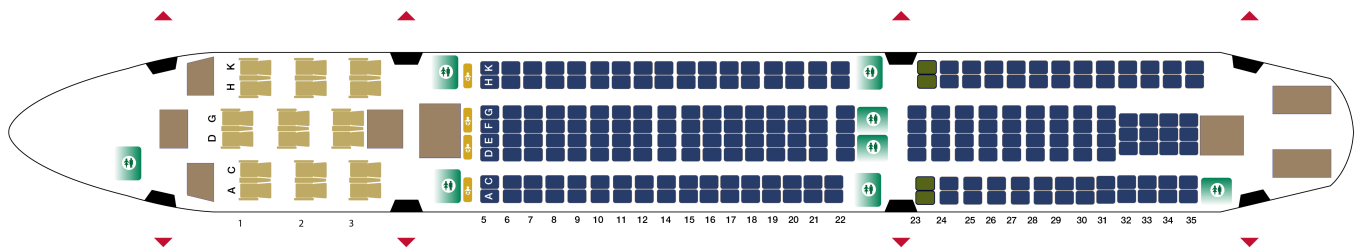

A330-200

 Lavatory  Emergency Exit  Exit seats  Baby Bassinets