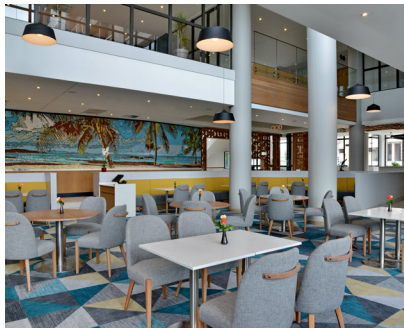

LOCATION

Avenida Para o Palmar,
parcel n. 141

The 148-room hotel is located near the CBD, 15 minutes drive from Maputo International Airport and various other attractions. The hotel has three boardrooms which have a flexible design to cater for guests' specific needs.