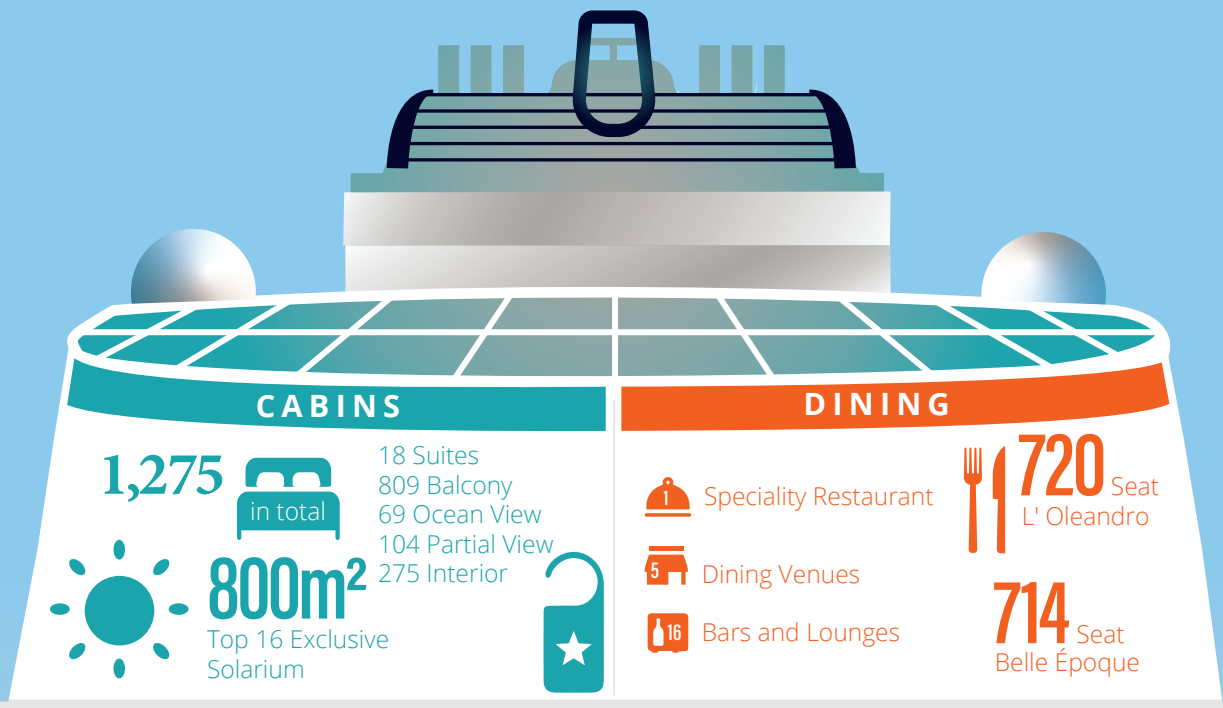

MSC MUSICA

CABINS

1,275

in total

18 Suites
809 Balcony
69 Ocean View
104 Partial View
275 Interior

800m²

Top 16 Exclusive Solarium

DINING

Speciality Restaurant

Dining Venues

Bars and Lounges

720

Seat
L' Oleandro

714

Seat
Belle Époque

16 Decks

1,014 Crew members

3,223

Guests
(max capacity)

92,409 GRT

23

knots
(max speed)

FAMILY

Over

59m High

293m Long

32m Wide

MUSICA CLASS

MSC