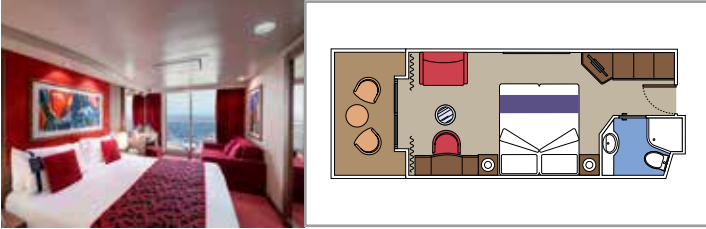

SUITE AUREA

INCLUDED FACILITIES

- Sitting area with sofa
- Spacious wardrobe
- Comfortable double or single beds (on request)
- Bathroom with bathtub, vanity area with hairdryer
- Interactive TV, telephone, safe, minibar and air conditioning
- Wifi connection available (for a fee)

BALCONY

INCLUDED FACILITIES

- Sitting area with sofa
- Comfortable double or single beds (on request)*
- Bathroom with shower, vanity area with hairdryer
- Interactive TV, telephone, safe, minibar and air conditioning
- Wifi connection available (for a fee)

*Cabin for guests with disabilities or reduced mobility has only single beds (except cabin 15025)

DELUXE BALCONY AUREA

BA

 ≈18
  ≈5
  9-11
  3

› Best ship position

PREMIUM BALCONY

BL2

 ≈18
  ≈5
  10-15
  3

- Window with sea view
- Relaxing armchair
- Comfortable double or single beds (on request)*
- Bathroom with shower, vanity area with hairdryer
- Interactive TV, telephone, safe, minibar and air conditioning
- Wifi connection available (for a fee)