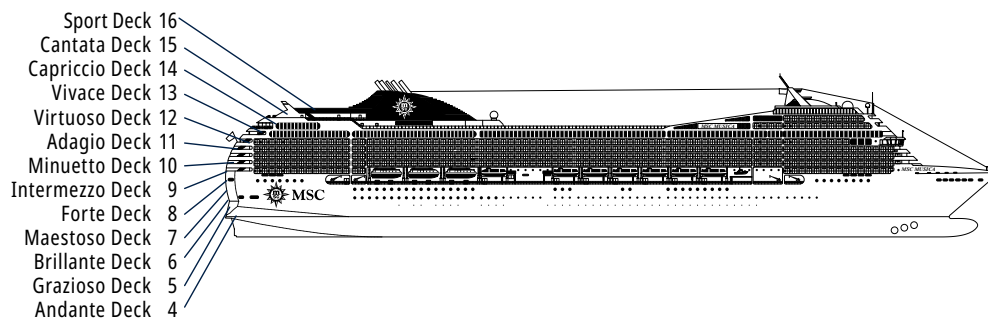

MSC MUSICA

TECHNICAL SHEET

TECHNICAL CHARACTERISTICS OF THE SHIP

RECEPTION-GUEST SERVICE

TECHNICAL CHARACTERISTICS OF THE SHIP

| | |
|------------------------|--|
| GROSS TONNAGE | 92.409 |
| LENGTH / BEAM / HEIGHT | 293,80 m / 32,20 m / 59,64 m |
| DECKS | 16, incl. 13 for guests |
| LIFTS | 13 |
| VOLTAGE (IN CABIN) | 110/220 volts |
| MAXIMUM SPEED | 23 knots |
| STABILIZERS | Stabilized with 2 fins |
| NUMBER OF PASSENGERS | 3.223 |
| NUMBER OF CABINS | 1.275, incl. 17 for guests with disabilities or reduced mobility |
| CREW MEMBERS | Approx. 987 |
| POOLS | 3, incl. 1 for children |
| WHIRLPOOLS | 4 whirlpool baths |