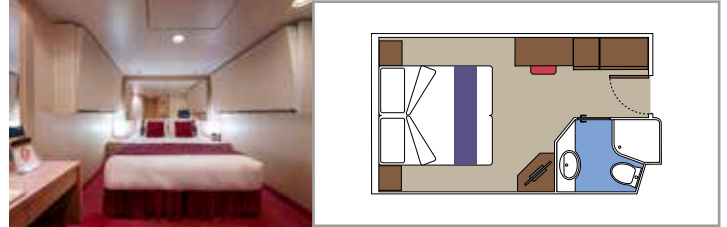

DELUXE INTERIOR

IR1

≈14
5-11
4

› Low deck location

The images are representative only. Size, layout and furniture may vary (within the same cabin category).

Cabin size (m²)

Balcony size (m²)

Deck location

Accommodating up to