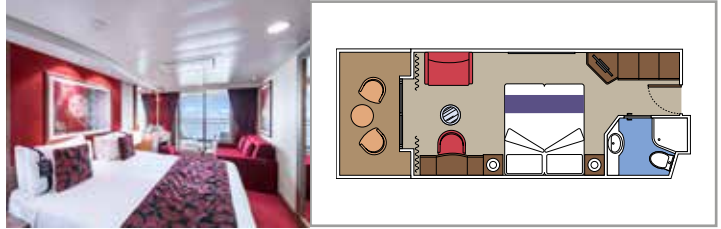

SUITE AUREA

INCLUDED FACILITIES

- Sitting area with sofa
- Spacious wardrobe
- Comfortable double or single beds (on request)
- Bathroom with bathtub, vanity area with hairdryer
- Interactive TV, telephone, safe, minibar and air conditioning
- Wifi connection available (for a fee)

BALCONY

INCLUDED FACILITIES

- Sitting area with sofa
- Comfortable double or single beds (on request)*
- Bathroom with shower, vanity area with hairdryer
- Interactive TV, telephone, safe, minibar and air conditioning
- Wifi connection available (for a fee)

*Cabin for guests with disabilities or reduced mobility has only single beds (except cabin 15025)

DELUXE BALCONY AUREA

BA

 ≈18
  ≈5
  9-11
  3

› Best ship position

PREMIUM BALCONY

BL2

 ≈18
  ≈5
  10-15
  3

- Window with sea view
- Relaxing armchair
- Comfortable double or single beds (on request)*
- Bathroom with shower, vanity area with hairdryer
- Interactive TV, telephone, safe, minibar and air conditioning
- Wifi connection available (for a fee)