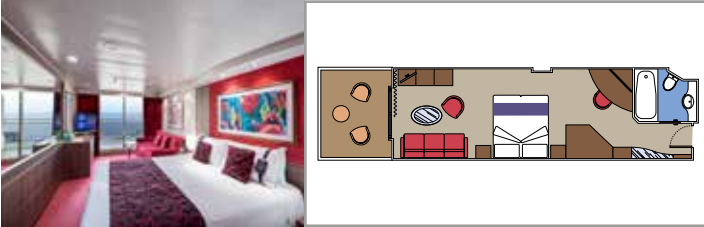

BALCONY

OCEAN VIEW

INTERIOR

LEGEND

Cabin size (m²)

Balcony size (m²)

Deck location

Accommodating up to

SUITE AUREA

INCLUDED FACILITIES

- Sitting area with sofa
- Spacious wardrobe
- Comfortable double or single beds (on request)
- Bathroom with bathtub, vanity area with hairdryer
- Interactive TV, telephone, safe, minibar and air conditioning
- Wifi connection available (for a fee)

PREMIUM SUITE AUREA

SL1

 ≈26  ≈4  15  4

The images are representative only. Size, layout and furniture may vary (within the same cabin category).

 Cabin size (m²)

 Balcony size (m²)

 Deck location

 Accommodating up to