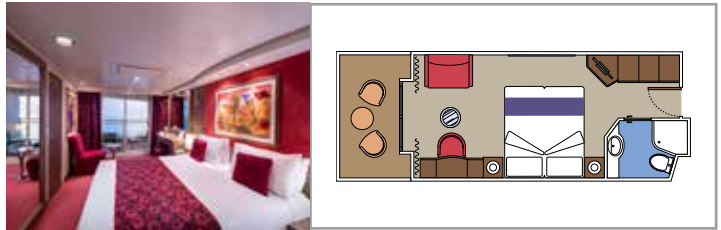

SUITE AUREA

INCLUDED FACILITIES

- Sitting area with sofa
- Spacious wardrobe
- Comfortable double or single beds (on request)
- Bathroom with bathtub, vanity area with hairdryer
- Interactive TV, telephone, safe, minibar and air conditioning
- Wifi connection available (for a fee)

BALCONY

INCLUDED FACILITIES

- Sitting area with sofa
- Comfortable double or single beds (on request)*
- Bathroom with shower, vanity area with hairdryer
- Interactive TV, telephone, safe, minibar and air conditioning
- Wifi connection available (for a fee)

› Medium deck location

DELUXE BALCONY

BR1

 ≈15
  ≈5
  8-9
  2

› Low deck location

DELUXE BALCONY WITH PARTIAL VIEW

BP

 ≈18
  ≈5
  12
  3

- Window with sea view
- Relaxing armchair
- Comfortable double or single beds (on request)*
- Bathroom with shower, vanity area with hairdryer
- Interactive TV, telephone, safe, minibar and air conditioning
- Wifi connection available (for a fee)