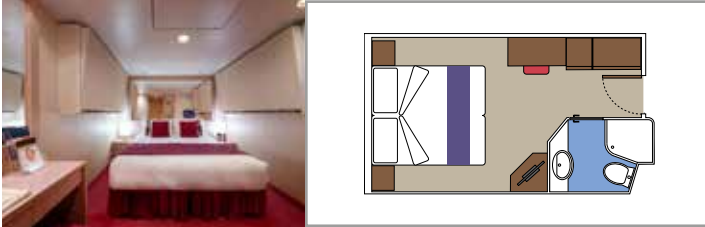

INTERIOR

INCLUDED FACILITIES

Comfortable double or single beds (on request)*

Bathroom with shower, vanity area and hairdryer

Interactive TV, telephone, safe, minibar and air conditioning

Wifi connection available (for a fee)

*Cabin for guests with disabilities or reduced mobility has only single beds.

DELUXE INTERIOR

IR2

≈14
12-15
4

› Medium deck location