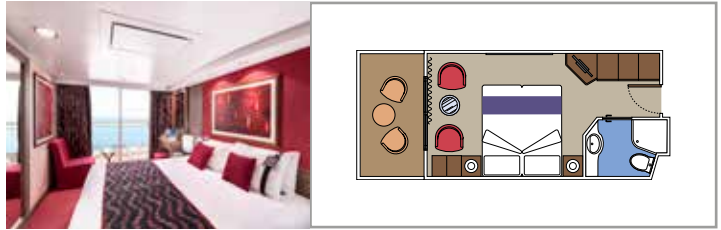

SUITE AUREA

INCLUDED FACILITIES

- Sitting area with sofa
- Spacious wardrobe
- Comfortable double or single beds (on request)
- Bathroom with bathtub, vanity area with hairdryer
- Interactive TV, telephone, safe, minibar and air conditioning
- Wifi connection available (for a fee)

BALCONY

INCLUDED FACILITIES

- Sitting area with sofa
- Comfortable double or single beds (on request)*
- Bathroom with shower, vanity area with hairdryer
- Interactive TV, telephone, safe, minibar and air conditioning
- Wifi connection available (for a fee)

› Medium deck location

PREMIUM BALCONY

BL1

 ≈18
  ≈5
  8-9
  4

› Low deck location

DELUXE BALCONY

BR2

 ≈15
  ≈5
  10-15
  2

- Window with sea view
- Relaxing armchair
- Comfortable double or single beds (on request)*
- Bathroom with shower, vanity area with hairdryer
- Interactive TV, telephone, safe, minibar and air conditioning
- Wifi connection available (for a fee)