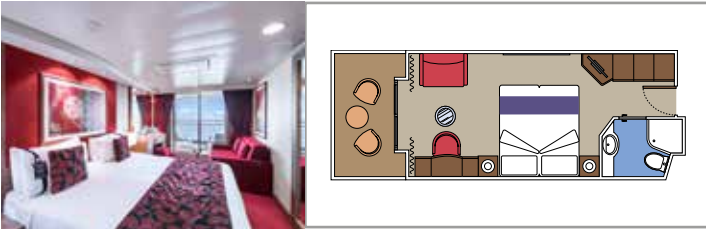

PREMIUM BALCONY

BL1

≈18
≈5
8-9
4

› Low deck location