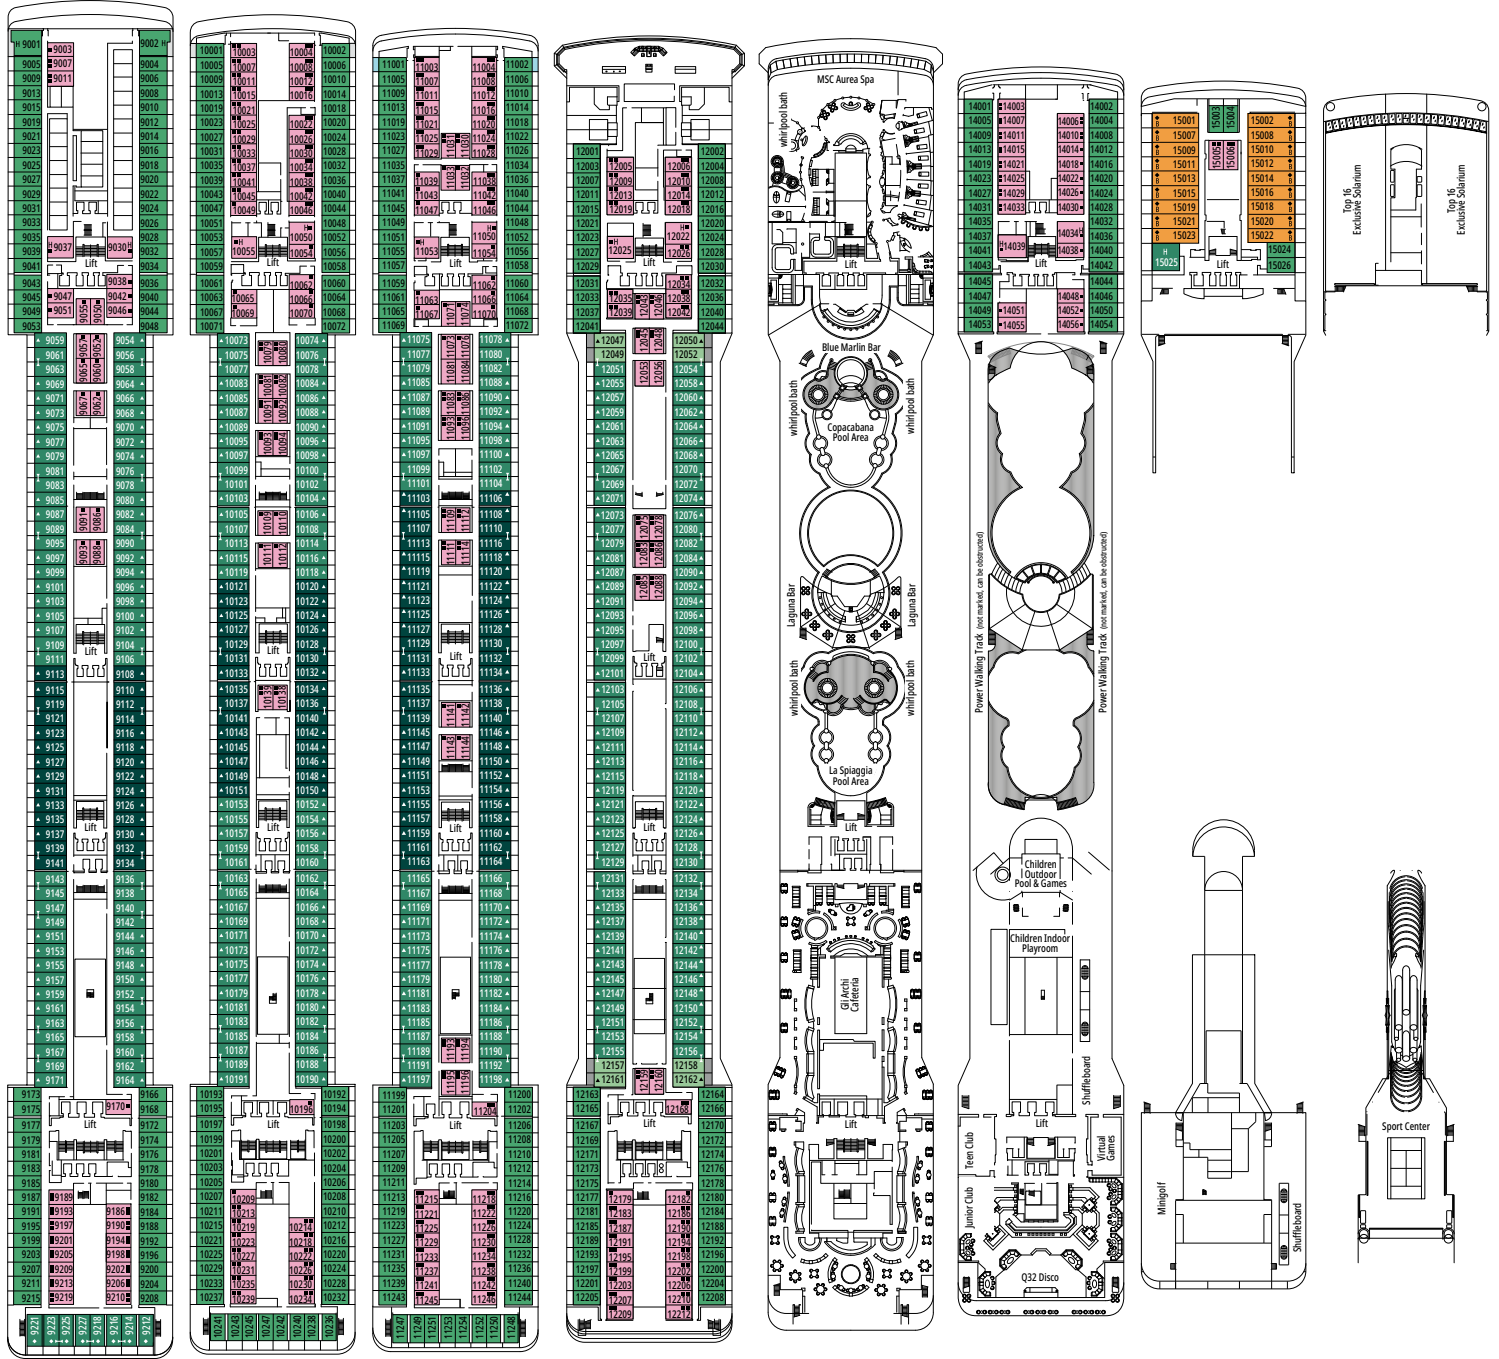

Ship configuration, data and descriptions may be subject to change depending on the season and on the destination and must be verified at the time of booking.

DECK 4
ANDANTE

DECK 5
GRAZIOSO

DECK 6
BRILLANTE

DECK 7
MAESTOSO

DECK 8
FORTE

BLUE MARLIN BAR

MSC AUREA SPA

DECK 9
INTERMEZZO

DECK 10
MINUETTO

DECK 11
ADAGIO

DECK 12
VIRTUOSO